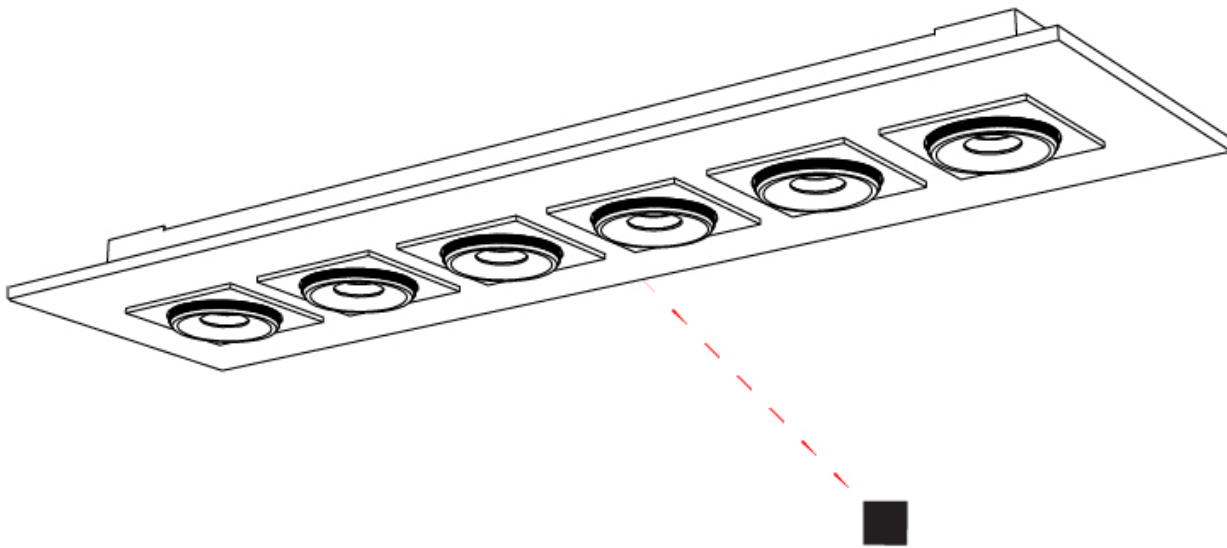

MARC SQUARE 6 SURFACE

D92125

PROJECT

TYPE

SPECIFIER

QUANTITY

DATE

D